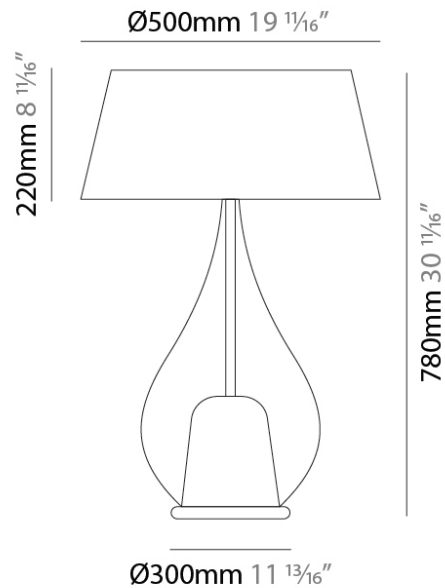

PROJECT	
TYPE	
SPECIFIER	
QUANTITY	
DATE	

ZOE VINCENT - PORTABLE PORTABLE

D144030-

base number Finish
Options

1. To build a product code in our configurator select the specify button on the base model # product page
2. To build a manual product code on this datasheet choose from the options listed below in blue font and add the suffix to the base model #

GENERAL

Series: Zoe
Subseries: Zoe Vincent - Portable
Brand: Cangini & Tucci
Division: Design
Mounting Type: Portable
Mounting Location: Table
Subcategory: Ambient

PHYSICAL

Shape: Teardrop
Diameter (mm): 500
Diameter (in): 19 11/16
Height (mm): 780
Height (in): 30 11/16
Light Distribution: Omnidirectional
Weight (kg): 3.435
Weight (lbs): 7.57
Diffuser: Glass - Opal
Fixture Finish: [MSB / TRA](#)
Holder Finish: BLK
Fixture Material: Glass / Metal

ELECTRICAL

Number of Lamps: 1
Lamp Type: LED + LED Retrofit
Input Wattage (W): 4.3
Bulb Included: Bulb Not Included
Max. Wattage Per Lamp (W): 8
Lamp Base: E26
Dimming: Non-Dimmable
Input Voltage (V): 120

LED

Number of LEDs: 1
Color Temperature (°K): 3000
Max. Delivered Lumen (lm): 350
Nominal Lumen (lm): 350

OPTICAL

RATINGS AND CERTIFICATIONS

Certified By: Certified for North American Standards
IP rating: IP20