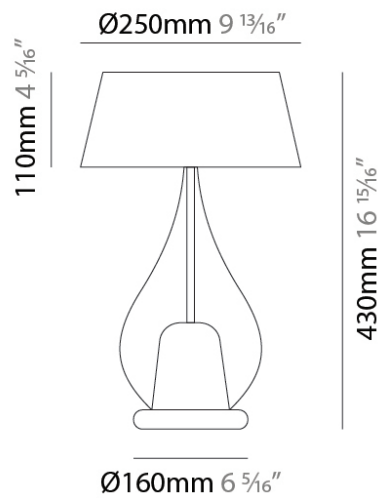

PROJECT
TYPE
SPECIFIER
QUANTITY
DATE

ZOE VINCENT - PORTABLE PORTABLE

D144028-

base number Finish
Options

1. To build a product code in our configurator select the specify button on the base model # product page
2. To build a manual product code on this datasheet choose from the options listed below in blue font and add the suffix to the base model #

GENERAL

Series: Zoe
Subseries: Zoe Vincent - Portable
Brand: Cangini & Tucci
Division: Design
Mounting Type: Portable
Mounting Location: Table
Subcategory: Ambient

PHYSICAL

Shape: Teardrop
Diameter (mm): 250
Diameter (in): 9 ¹³/₁₆
Height (mm): 430
Height (in): 16 ¹⁵/₁₆
Light Distribution: Omnidirectional
Weight (kg): 1.10
Weight (lbs): 2.43
Diffuser: Glass - Opal
Fixture Finish: [MSB / TRA](#)
Holder Finish: BLK
Fixture Material: Glass / Metal

ELECTRICAL

Number of Lamps: 1
Lamp Type: LED + LED Retrofit
Input Wattage (W): 4.3
Bulb Included: Bulb Not Included
Max. Wattage Per Lamp (W): 3
Lamp Base: E12
Dimming: Non-Dimmable
Input Voltage (V): 120

LED

Number of LEDs: 1
Color Temperature (°K): 3000
Max. Delivered Lumen (lm): 350
Nominal Lumen (lm): 350

OPTICAL

RATINGS AND CERTIFICATIONS

Certified By: Certified for North American Standards
IP rating: IP20